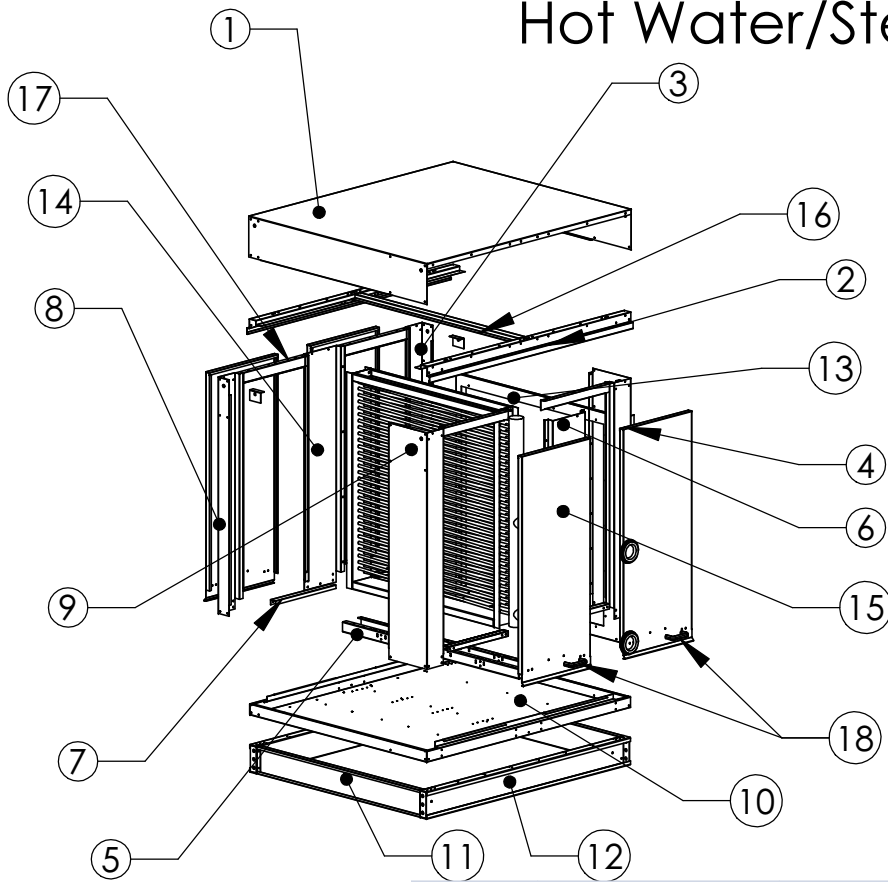

# Hot Water/Steam Module

Revision History				
#	Description	Revised by	ECN#	Date
1	Added MCONWAS and Note	JJH	2643	8/2/13
2				
3				
4				

COIL MODULE	Coil Part Number	Grommet
SCM1	5JA0902B 19.5x16.5	63595k41 (2)
SCM2	5JA0902B 22.5x26.5	63595k41 (2)
SCM3	5JA0902B 30.0x30.5	63595k41 (2)
SCM4	5JA0902B 39.0x37.5	63595k41 (2)
SCM5	5JA0902B 46.5x48.5	63595k41 (2)
HWCM1	5MS1402B 19.5x16.5	63595K19 (2)
HWCM2	5MS1302B 22.6x26.5	63595K19 (2)
HWCM3	5MH1202B 30.0x30.5	63595K19 (2)
HWCM4	5MS1302B 39.0x37.5	63595K19 (2)
HWCM5	5MS1202B 46.5x48.5	63595K19 (2)

Install a MCONWAS at every lifting point. If the MCONWAS doesn't fit, intall the next largest washer that will fit.