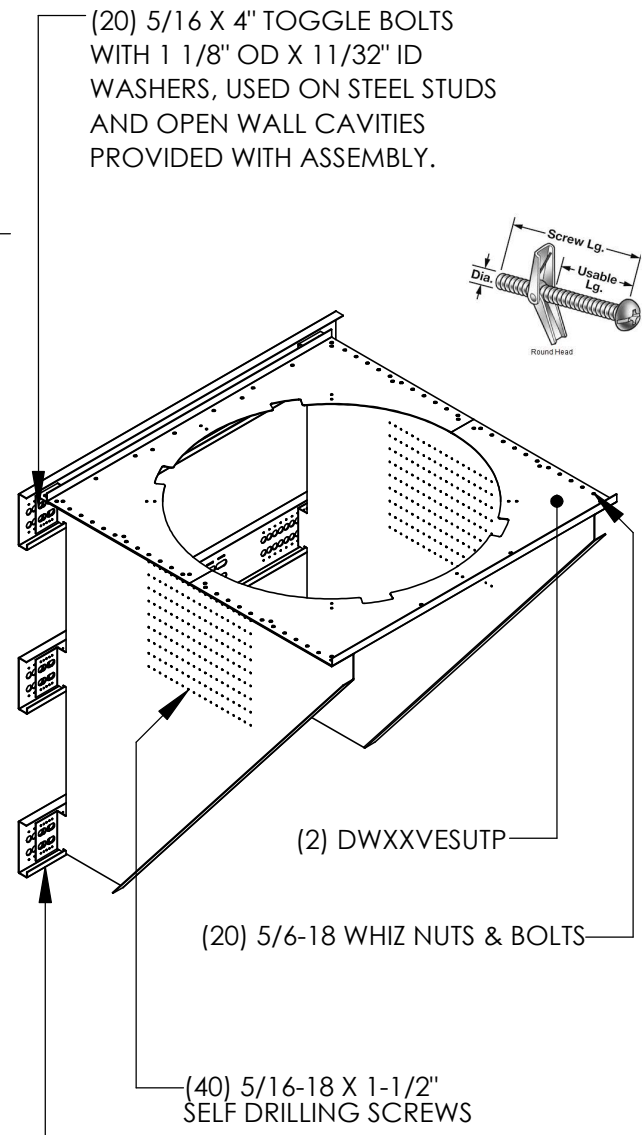

21 1/4" -
8 THRU 13

41 7/8" -
12 THRU 30

55 7/8" -
32 THRU 42

26" -
8 THRU 13

43 3/4" -
12 THRU 30

58 1/16" -
32 THRU 42

(2) DWVESUSIDESM - USED ON
DW08DWVESU THRU DW13DWVESU.

(2) DWVESUSIDE20 - USED ON
DW12DWVESU THRU DW20DWVESU.

(2) DWVESUSIDE - USED ON
DW22DWVESU THRU DW30DWVESU.

(2) DWVESUSIDE42 - USED ON
DW32DWVESU THRU DW42DWVESU.

21 1/2" - 8 THRU 13
30 1/2" - 12 THRU 20
40 1/2" - 22 THRU 30
52 1/2" - 32 THRU 42

(2) DWSUPPLATESM - USED ON
DW08DWVESU THRU DW13DWVESU.

(2) DWSUPPLATELG - USED ON
DW12DWVESU THRU DW30DWVESU.

(3) DWSUPPLATELG42 - USED ON
DW32DWVESU THRU DW42DWVESU.

(20) 5/16 X 4" TOGGLE BOLTS
WITH 1 1/8" OD X 11/32" ID
WASHERS, USED ON STEEL STUDS
AND OPEN WALL CAVITIES
PROVIDED WITH ASSEMBLY.

(2) DWXXVESUTP

(20) 5/6-18 WHIZ NUTS & BOLTS

(40) 5/16-18 X 1-1/2"
SELF DRILLING SCREWS