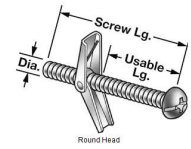

(2) DWVESUSIDE - USED ON
DW22DWVESU THRU DW30DWVESU.

(2) DWVESUSIDE42 - USED ON
DW32DWVESU THRU DW42DWVESU.

21 1/2" - 8 THRU 13
30 1/2" - 12 THRU 20
40 1/2" - 22 THRU 30
52 1/2" - 32 THRU 42

(2) DWSUPPLATESM - USED ON
DW08DWVESU THRU DW13DWVESU.

(2) DWSUPPLATELG - USED ON
DW12DWVESU THRU DW30DWVESU.

(3) DWSUPPLATELG42 - USED ON
DW32DWVESU THRU DW42DWVESU.

(20) 5/16 X 4" TOGGLE BOLTS
WITH 1 1/8" OD X 11/32" ID
WASHERS, USED ON STEEL STUDS
AND OPEN WALL CAVITIES
PROVIDED WITH ASSEMBLY.