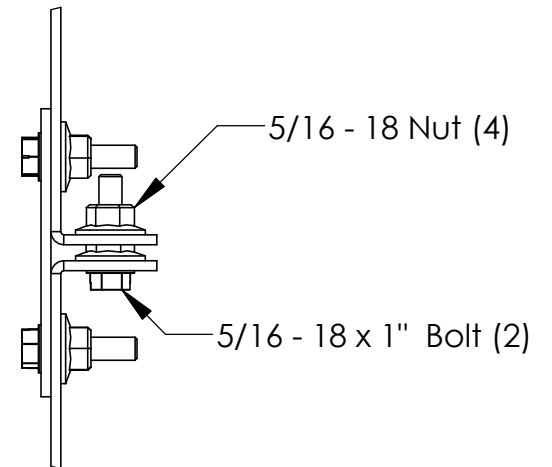

DUCT INFORMATION TABLE

Duct Diameter	DIM "A"	DIM "B"	DIM "C"	Part Number
5"	7.194	2.599	3.599	DW05SUBRASY
6"	8.194	3.099	4.099	DW06SUBRASY
7"	9.194	3.599	4.599	DW07SUBRASY
8"	10.194	4.099	5.099	DW08SUBRASY
10"	12.194	5.099	6.099	DW10SUBRASY
12"	14.194	6.099	7.099	DW12SUBRASY
14"	16.194	7.099	8.099	DW14SUBRASY
16"	18.194	8.099	9.099	DW16SUBRASY
18"	20.194	9.099	10.099	DW18SUBRASY
20"	22.194	10.099	11.099	DW20SUBRASY
22"	24.194	11.099	12.099	DW22SUBRASY
24"	26.194	12.099	13.099	DW24SUBRASY
26"	28.194	13.099	14.099	DW26SUBRASY
28"	30.194	14.099	15.099	DW28SUBRASY
30"	32.194	15.099	16.099	DW30SUBRASY
32"	35.194	16.099	17.599	DW32SUBRASY
34"	37.194	17.099	18.599	DW34SUBRASY
36"	39.194	18.099	19.599	DW36SUBRASY

DETAIL A  
SCALE 1 : 2