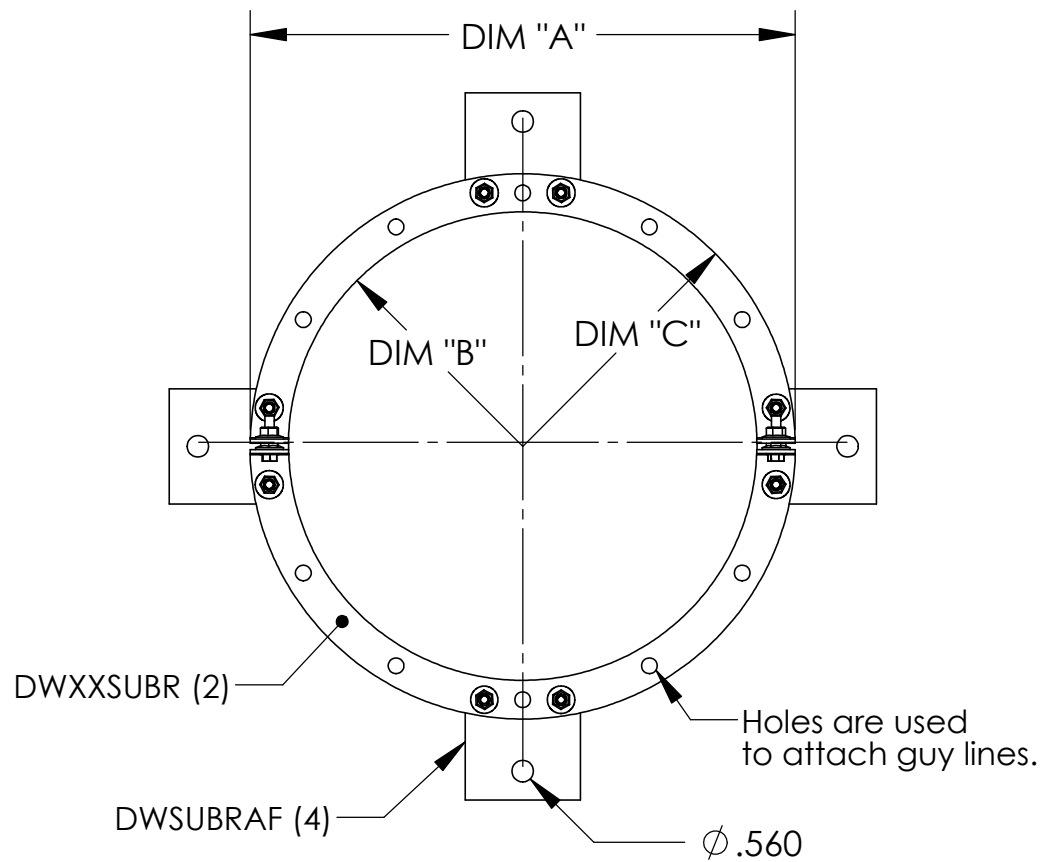

DUCT INFORMATION TABLE

Duct Diameter	DIM "A"	DIM "B"	DIM "C"	Part Number
5"	7.194	2.599	3.599	DW05SUBRASY
6"	8.194	3.099	4.099	DW06SUBRASY
7"	9.194	3.599	4.599	DW07SUBRASY
8"	10.194	4.099	5.099	DW08SUBRASY
10"	12.194	5.099	6.099	DW10SUBRASY
12"	14.194	6.099	7.099	DW12SUBRASY
14"	16.194	7.099	8.099	DW14SUBRASY
16"	18.194	8.099	9.099	DW16SUBRASY
18"	20.194	9.099	10.099	DW18SUBRASY
20"	22.194	10.099	11.099	DW20SUBRASY
22"	24.194	11.099	12.099	DW22SUBRASY
24"	26.194	12.099	13.099	DW24SUBRASY
26"	28.194	13.099	14.099	DW26SUBRASY
28"	30.194	14.099	15.099	DW28SUBRASY
30"	32.194	15.099	16.099	DW30SUBRASY
32"	35.194	16.099	17.599	DW32SUBRASY
34"	37.194	17.099	18.599	DW34SUBRASY
36"	39.194	18.099	19.599	DW36SUBRASY

DETAIL A  
SCALE 1 : 2