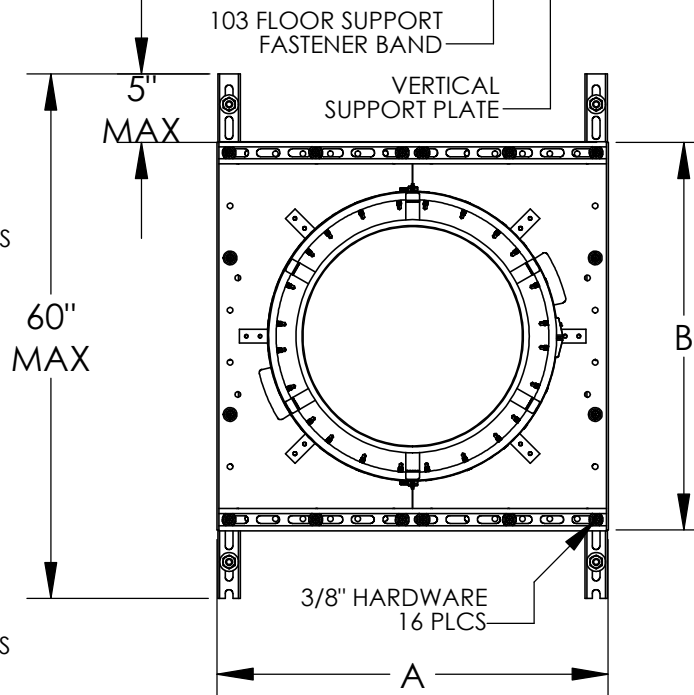

# DOUBLE WALL DUCT CEILING SUPPORT

DUCT DIAMETER	PLATE DIMENSIONS		SUPPORT SPACING	CHASE SUPPORT ASSEMBLY 2R, 2V	PLATE DIMENSIONS		SUPPORT SPACING	CHASE SUPPORT ASSEMBLY 3R, 3Z
	A	B			A	B		
5.00"	17.250"	17.250"	24"	DW0509DWHANGSUPASY	19.250"	19.250"	24"	DW0511DWHANGSUPASY
6.00"	18.250"	18.250"	24"	DW0610DWHANGSUPASY	20.250"	20.250"	24"	DW0612DWHANGSUPASY
7.00"	19.250"	19.250"	24"	DW0711DWHANGSUPASY	21.250"	21.250"	24"	DW0713DWHANGSUPASY
8.00"	20.250"	20.250"	24"	DW0812DWHANGSUPASY	22.250"	22.250"	24"	DW0814DWHANGSUPASY
10.00"	22.250"	22.250"	24"	DW1014DWHANGSUPASY	24.250"	24.250"	24"	DW1016DWHANGSUPASY
12.00"	24.250"	24.250"	24"	DW1214DWHANGSUPASY	26.250"	26.250"	24"	DW1218DWHANGSUPASY
14.00"	26.250"	26.250"	24"	DW1418DWHANGSUPASY	28.250"	28.250"	24"	DW1420DWHANGSUPASY
16.00"	28.250"	28.250"	24"	DW1620DWHANGSUPASY	30.250"	30.250"	24"	DW1622DWHANGSUPASY
18.00"	30.250"	30.250"	24"	DW1822DWHANGSUPASY	32.250"	32.250"	24"	DW1824DWHANGSUPASY
20.00"	N/A	N/A	N/A	N/A	34.250"	34.250"	24"	DW2026DWHANGSUPASY
22.00"	N/A	N/A	N/A	N/A	36.250"	36.250"	24"	DW2228DWHANGSUPASY
24.00"	N/A	N/A	N/A	N/A	38.250"	38.250"	24"	DW2430DWHANGSUPASY
26.00"	N/A	N/A	N/A	N/A	40.250"	40.250"	24"	DW2632DWHANGSUPASY
28.00"	N/A	N/A	N/A	N/A	42.250"	42.250"	24"	DW2834DWHANGSUPASY
30.00"	N/A	N/A	N/A	N/A	44.250"	44.250"	24"	DW3036DWHANGSUPASY
32.00"	N/A	N/A	N/A	N/A	46.250"	46.250"	24"	DW3238DWHANGSUPASY
34.00"	N/A	N/A	N/A	N/A	48.250"	48.250"	24"	DW3440DWHANGSUPASY
36.00"	N/A	N/A	N/A	N/A	50.250"	50.250"	24"	DW3642DWHANGSUPASY

DETAIL A  
1/2" ALL THREAD DETAILS  
4 PLCS  
SCALE 1 : 4

DETAIL B  
3/8" HARDWARE DETAILS  
16 PLCS  
SCALE 1 : 4

NOTE: SUPPORTS MUST BE ROTATED SO THAT ALL THREAD ATTACHES DIRECTLY TO CEILING