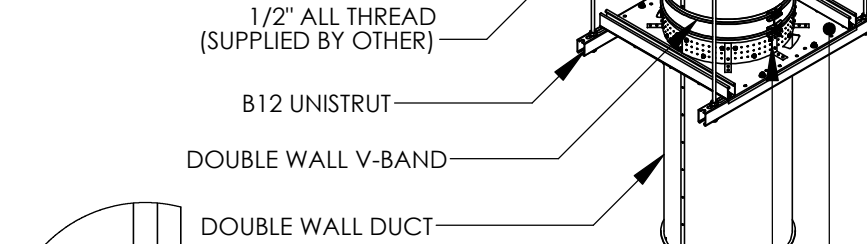

# DOUBLE WALL DUCT CEILING SUPPORT

DUCT DIAMETER	PLATE DIMENSIONS		SUPPORT SPACING	CHASE SUPPORT ASSEMBLY 2R, 2V	PLATE DIMENSIONS		SUPPORT SPACING	CHASE SUPPORT ASSEMBLY 3R, 3Z
	A	B			A	B		
5.00"	17.250"	17.250"	24"	DW0509DWHANGSUPASY	19.250"	19.250"	24"	DW0511DWHANGSUPASY
6.00"	18.250"	18.250"	24"	DW0610DWHANGSUPASY	20.250"	20.250"	24"	DW0612DWHANGSUPASY
7.00"	19.250"	19.250"	24"	DW0711DWHANGSUPASY	21.250"	21.250"	24"	DW0713DWHANGSUPASY
8.00"	20.250"	20.250"	24"	DW0812DWHANGSUPASY	22.250"	22.250"	24"	DW0814DWHANGSUPASY
10.00"	22.250"	22.250"	24"	DW1014DWHANGSUPASY	24.250"	24.250"	24"	DW1016DWHANGSUPASY
12.00"	24.250"	24.250"	24"	DW1214DWHANGSUPASY	26.250"	26.250"	24"	DW1218DWHANGSUPASY
14.00"	26.250"	26.250"	24"	DW1418DWHANGSUPASY	28.250"	28.250"	24"	DW1420DWHANGSUPASY
16.00"	28.250"	28.250"	24"	DW1620DWHANGSUPASY	30.250"	30.250"	24"	DW1622DWHANGSUPASY
18.00"	30.250"	30.250"	24"	DW1822DWHANGSUPASY	32.250"	32.250"	24"	DW1824DWHANGSUPASY
20.00"	N/A	N/A	N/A	N/A	34.250"	34.250"	24"	DW2026DWHANGSUPASY
22.00"	N/A	N/A	N/A	N/A	36.250"	36.250"	24"	DW2228DWHANGSUPASY
24.00"	N/A	N/A	N/A	N/A	38.250"	38.250"	24"	DW2430DWHANGSUPASY
26.00"	N/A	N/A	N/A	N/A	40.250"	40.250"	24"	DW2632DWHANGSUPASY
28.00"	N/A	N/A	N/A	N/A	42.250"	42.250"	24"	DW2834DWHANGSUPASY
30.00"	N/A	N/A	N/A	N/A	44.250"	44.250"	24"	DW3036DWHANGSUPASY
32.00"	N/A	N/A	N/A	N/A	46.250"	46.250"	24"	DW3238DWHANGSUPASY
34.00"	N/A	N/A	N/A	N/A	48.250"	48.250"	24"	DW3440DWHANGSUPASY
36.00"	N/A	N/A	N/A	N/A	50.250"	50.250"	24"	DW3642DWHANGSUPASY

DETAIL A  
1/2" ALL THREAD DETAILS  
4 PLCS  
SCALE 1 : 4

DETAIL B  
3/8" HARDWARE DETAILS  
16 PLCS  
SCALE 1 : 4

NOTE: SUPPORTS MUST BE ROTATED SO THAT ALL THREAD ATTACHES DIRECTLY TO CEILING