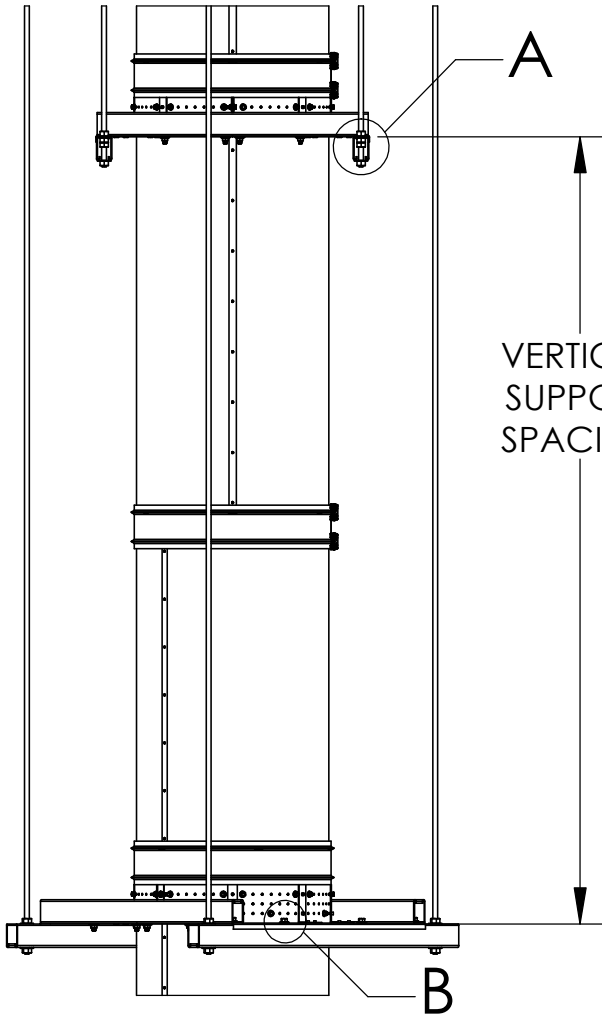

# DOUBLE WALL DUCT CEILING SUPPORT

DUCT DIAMETER	PLATE DIMENSIONS		SUPPORT SPACING	CHASE SUPPORT ASSEMBLY 2R, 2V	PLATE DIMENSIONS		SUPPORT SPACING	CHASE SUPPORT ASSEMBLY 3R, 3Z
	A	B			A	B		
5.00"	17.250"	17.250"	24"	DW0509DWHANGSUPASY	19.250"	19.250"	24"	DW0511DWHANGSUPASY
6.00"	18.250"	18.250"	24"	DW0610DWHANGSUPASY	20.250"	20.250"	24"	DW0612DWHANGSUPASY
7.00"	19.250"	19.250"	24"	DW0711DWHANGSUPASY	21.250"	21.250"	24"	DW0713DWHANGSUPASY
8.00"	20.250"	20.250"	24"	DW0812DWHANGSUPASY	22.250"	22.250"	24"	DW0814DWHANGSUPASY
10.00"	22.250"	22.250"	24"	DW1014DWHANGSUPASY	24.250"	24.250"	24"	DW1016DWHANGSUPASY
12.00"	24.250"	24.250"	24"	DW1214DWHANGSUPASY	26.250"	26.250"	24"	DW1218DWHANGSUPASY
14.00"	26.250"	26.250"	24"	DW1418DWHANGSUPASY	28.250"	28.250"	24"	DW1420DWHANGSUPASY
16.00"	28.250"	28.250"	24"	DW1620DWHANGSUPASY	30.250"	30.250"	24"	DW1622DWHANGSUPASY
18.00"	30.250"	30.250"	24"	DW1822DWHANGSUPASY	32.250"	32.250"	24"	DW1824DWHANGSUPASY
20.00"	N/A	N/A	N/A	N/A	34.250"	34.250"	24"	DW2026DWHANGSUPASY
22.00"	N/A	N/A	N/A	N/A	36.250"	36.250"	24"	DW2228DWHANGSUPASY
24.00"	N/A	N/A	N/A	N/A	38.250"	38.250"	24"	DW2430DWHANGSUPASY
26.00"	N/A	N/A	N/A	N/A	40.250"	40.250"	24"	DW2632DWHANGSUPASY
28.00"	N/A	N/A	N/A	N/A	42.250"	42.250"	24"	DW2834DWHANGSUPASY
30.00"	N/A	N/A	N/A	N/A	44.250"	44.250"	24"	DW3036DWHANGSUPASY
32.00"	N/A	N/A	N/A	N/A	46.250"	46.250"	24"	DW3238DWHANGSUPASY
34.00"	N/A	N/A	N/A	N/A	48.250"	48.250"	24"	DW3440DWHANGSUPASY
36.00"	N/A	N/A	N/A	N/A	50.250"	50.250"	24"	DW3642DWHANGSUPASY

DETAIL A  
1/2" ALL THREAD DETAILS  
4 PLCS  
SCALE 1 : 4

DETAIL B  
3/8" HARDWARE DETAILS  
16 PLCS  
SCALE 1 : 4

NOTE: SUPPORTS MUST BE ROTATED SO THAT ALL THREAD ATTACHES DIRECTLY TO CEILING