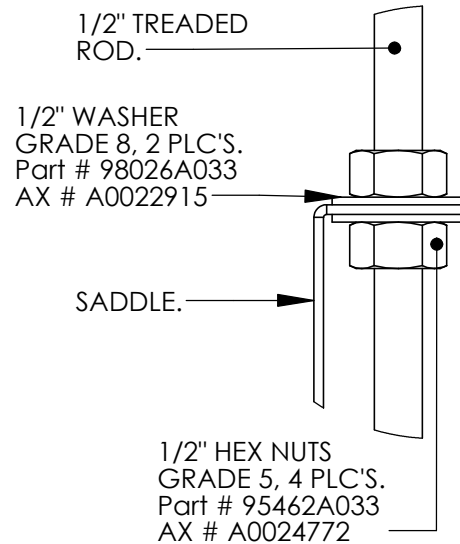

DOUBLE WALL DUCT HORIZONTAL SUPPORT SADDLE DETAILS

SADDLE BOTTOM.

SADDLE TOP.

HORIZONTAL SUPPORT SPACING			
DUCT DIAMETER	SUPPORT SPACING	DOUBLE WALL DUCT 2R, 2V	DOUBLE WALL DUCT 3R, 3Z
5.00"	7' FT	DW0913SAD	DW1115SAD
6.00"	7' FT	DW1014SAD	DW1216SAD
7.00"	7' FT	DW1115SAD	DW1317SAD
8.00"	7' FT	DW1216SAD	DW1418SAD
10.00"	7' FT	DW1418SAD	DW1620SAD
12.00"	7' FT	DW1620SAD	DW1822SAD
14.00"	7' FT	DW1822SAD	DW2024SAD
16.00"	7' FT	DW2024SAD	DW2226SAD
18.00"	5' FT	DW2226SAD	DW2428SAD
20.00"	5' FT	N/A	DW2630SAD
22.00"	5' FT	N/A	DW2832SAD
24.00"	5' FT	N/A	DW3034SAD
26.00"	5' FT	N/A	DW3236SAD
28.00"	5' FT	N/A	DW3438SAD
30.00"	5' FT	N/A	DW3640SAD
32.00"	5' FT	N/A	DW3842SAD
34.00"	5' FT	N/A	DW4044SAD
36.00"	5' FT	N/A	DW4246SAD