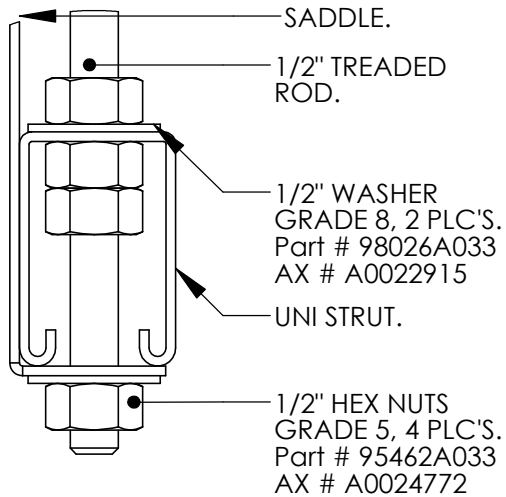

DOUBLE WALL DUCT HORIZONTAL SUPPORT SADDLE DETAILS

SADDLE BOTTOM.

SADDLE TOP.

HORIZONTAL SUPPORT SPACING			
DUCT DIAMETER	SUPPORT SPACING	DOUBLE WALL DUCT 2R, 2V	DOUBLE WALL DUCT 3R, 3Z
5.00"	7' FT	DW0913SAD	DW1115SAD
6.00"	7' FT	DW1014SAD	DW1216SAD
7.00"	7' FT	DW1115SAD	DW1317SAD
8.00"	7' FT	DW1216SAD	DW1418SAD
10.00"	7' FT	DW1418SAD	DW1620SAD
12.00"	7' FT	DW1620SAD	DW1822SAD
14.00"	7' FT	DW1822SAD	DW2024SAD
16.00"	7' FT	DW2024SAD	DW2226SAD
18.00"	5' FT	DW2226SAD	DW2428SAD
20.00"	5' FT	N/A	DW2630SAD
22.00"	5' FT	N/A	DW2832SAD
24.00"	5' FT	N/A	DW3034SAD
26.00"	5' FT	N/A	DW3236SAD
28.00"	5' FT	N/A	DW3438SAD
30.00"	5' FT	N/A	DW3640SAD
32.00"	5' FT	N/A	DW3842SAD
34.00"	5' FT	N/A	DW4044SAD
36.00"	5' FT	N/A	DW4246SAD