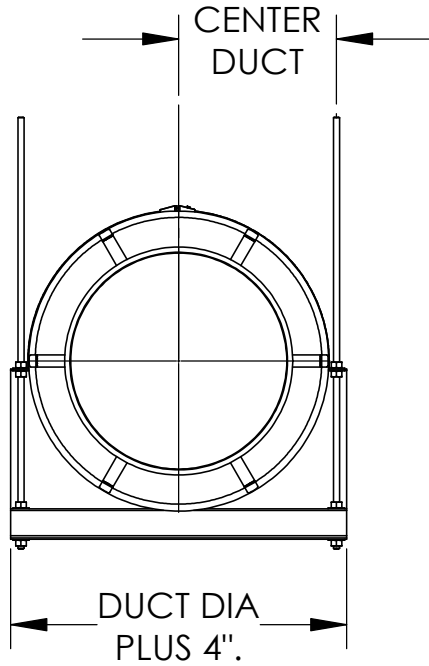

DOUBLE WALL DUCT HORIZONTAL SUPPORT SADDLE DETAILS

SADDLE BOTTOM.

SADDLE TOP.

HORIZONTAL SUPPORT SPACING			
DUCT DIAMETER	SUPPORT SPACING	DOUBLE WALL DUCT 2R, 2V	DOUBLE WALL DUCT 3R, 3Z
5.00"	7' FT	DW0913SAD	DW1115SAD
6.00"	7' FT	DW1014SAD	DW1216SAD
7.00"	7' FT	DW1115SAD	DW1317SAD
8.00"	7' FT	DW1216SAD	DW1418SAD
10.00"	7' FT	DW1418SAD	DW1620SAD
12.00"	7' FT	DW1620SAD	DW1822SAD
14.00"	7' FT	DW1822SAD	DW2024SAD
16.00"	7' FT	DW2024SAD	DW2226SAD
18.00"	5' FT	DW2226SAD	DW2428SAD
20.00"	5' FT	N/A	DW2630SAD
22.00"	5' FT	N/A	DW2832SAD
24.00"	5' FT	N/A	DW3034SAD
26.00"	5' FT	N/A	DW3236SAD
28.00"	5' FT	N/A	DW3438SAD
30.00"	5' FT	N/A	DW3640SAD
32.00"	5' FT	N/A	DW3842SAD
34.00"	5' FT	N/A	DW4044SAD
36.00"	5' FT	N/A	DW4246SAD