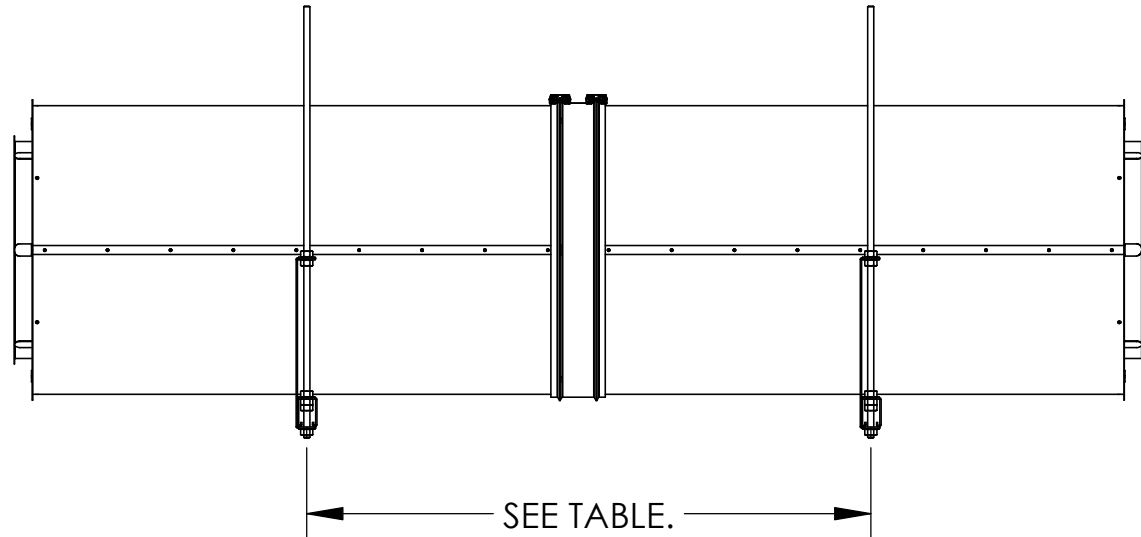

DOUBLE WALL DUCT HORIZONTAL SUPPORT SADDLE DETAILS

SADDLE BOTTOM.

SADDLE TOP.

HORIZONTAL SUPPORT SPACING			
DUCT DIAMETER	SUPPORT SPACING	DOUBLE WALL DUCT 2R, 2V	DOUBLE WALL DUCT 3R, 3Z
5.00"	7' FT	DW0913SAD	DW1115SAD
6.00"	7' FT	DW1014SAD	DW1216SAD
7.00"	7' FT	DW1115SAD	DW1317SAD
8.00"	7' FT	DW1216SAD	DW1418SAD
10.00"	7' FT	DW1418SAD	DW1620SAD
12.00"	7' FT	DW1620SAD	DW1822SAD
14.00"	7' FT	DW1822SAD	DW2024SAD
16.00"	7' FT	DW2024SAD	DW2226SAD
18.00"	5' FT	DW2226SAD	DW2428SAD
20.00"	5' FT	N/A	DW2630SAD
22.00"	5' FT	N/A	DW2832SAD
24.00"	5' FT	N/A	DW3034SAD
26.00"	5' FT	N/A	DW3236SAD
28.00"	5' FT	N/A	DW3438SAD
30.00"	5' FT	N/A	DW3640SAD
32.00"	5' FT	N/A	DW3842SAD
34.00"	5' FT	N/A	DW4044SAD
36.00"	5' FT	N/A	DW4246SAD